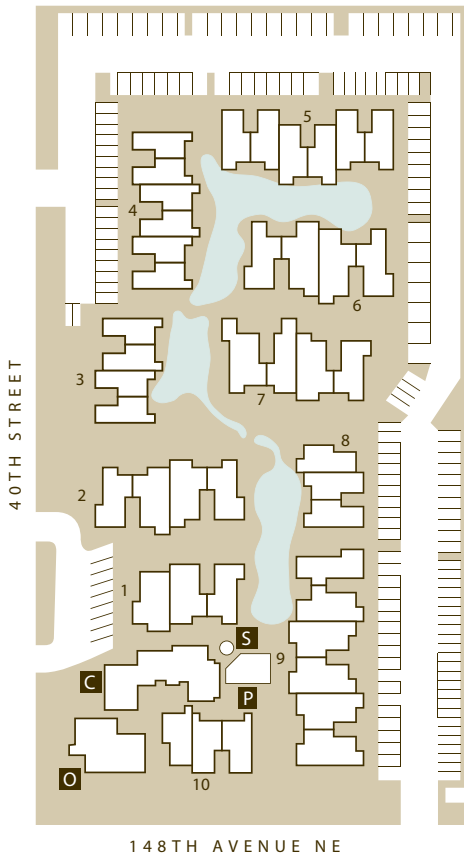

The Lakes Apartments

SITE MAP

14710 NE 40TH STREET / BELLEVUE, WA 98007 / 425.882.1633 / ✉ LAKES@PROMETHEUSREG.COM
WWW.THELAKESAPTS.COM

The Lakes North

The Lakes South

We reserve the right to modify plans. This floorplan is an artist's conception and is not to scale.