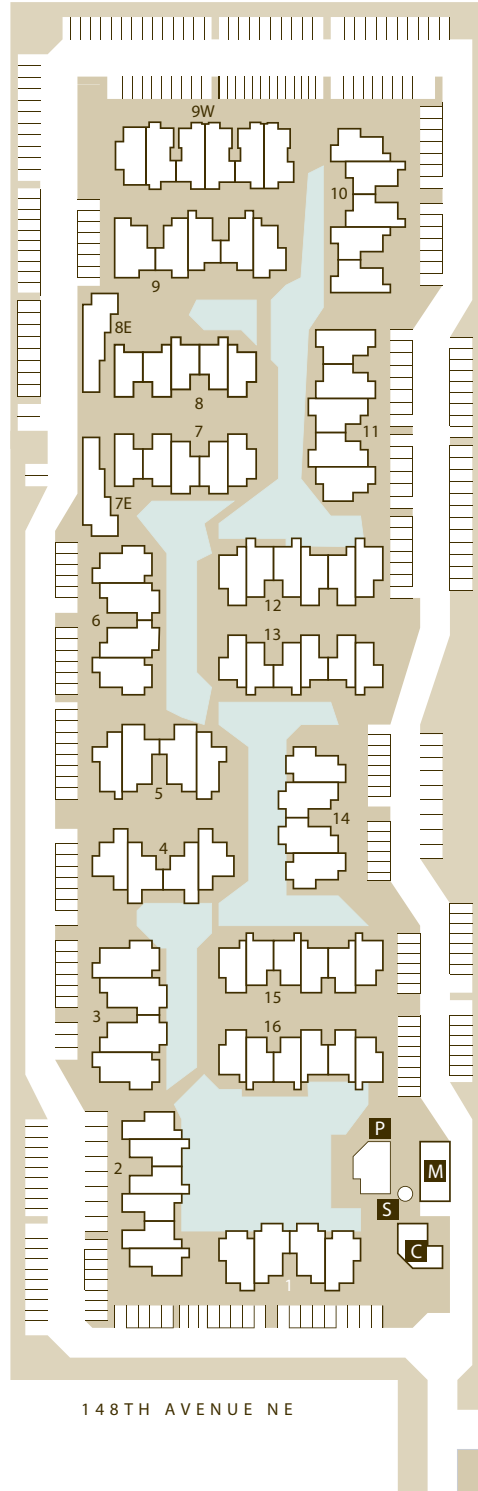

The Lakes Apartments

SITE MAP

14710 NE 40TH STREET / BELLEVUE, WA 98007 / 425.882.1633 / ✉ LAKES@PROMETHEUSREG.COM
WWW.THELAKESAPTS.COM

The Lakes North

The Lakes South

We reserve the right to modify plans. This floorplan is an artist's conception and is not to scale.