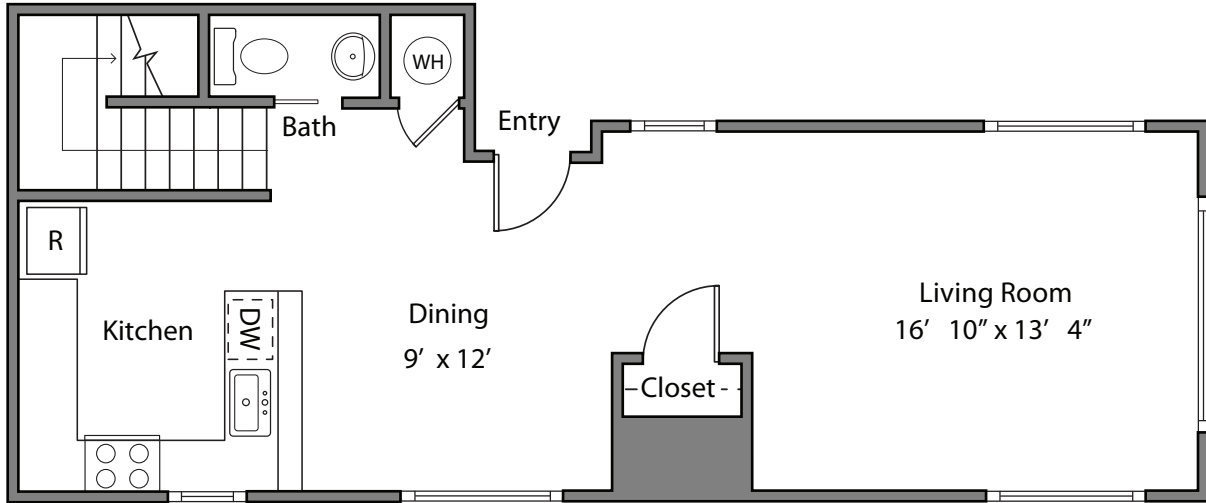

# The Lakes Apartments

STYLE 7 | 1,237 SQ FT

14710 NE 40TH STREET / BELLEVUE, WA 98007 / 425.882.1633 / LAKES@PROMETHEUSREG.COM  
WWW.THELAKESAPTS.COM

Lower Level

Upper Level

We reserve the right to modify plans, features and specifications without notice of obligation. Measurements and square footage are approximate and should not be relied upon. Each floorplan is an artist's conception and is not to scale.