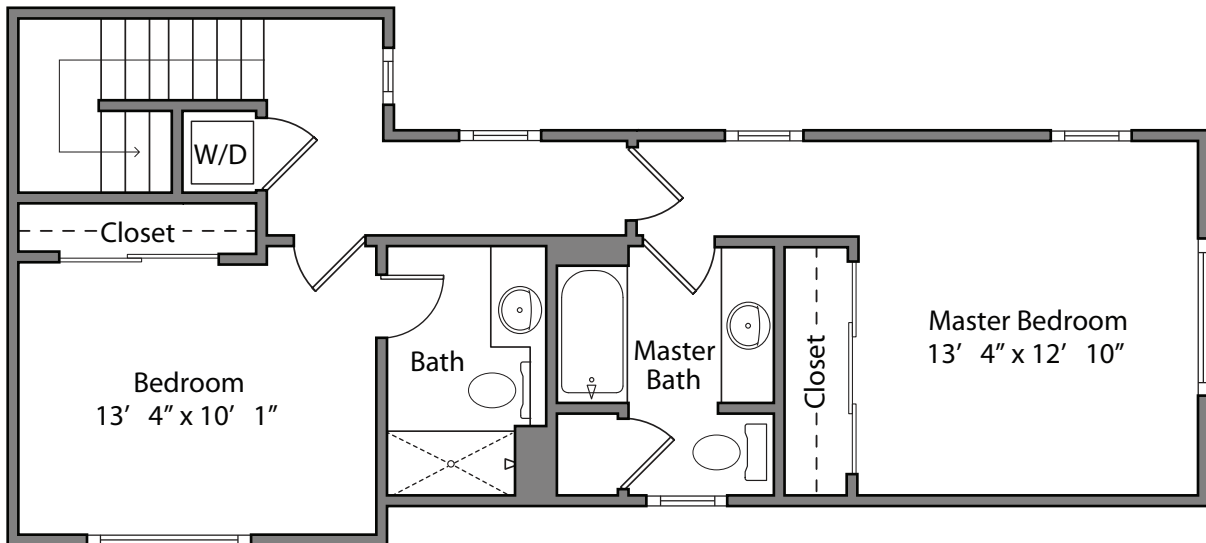

# The Lakes Apartments

STYLE 7 | 1,237 SQ FT

14710 NE 40TH STREET / BELLEVUE, WA 98007 / 425.882.1633 / LAKES@PROMETHEUSREG.COM  
WWW.THELAKESAPTS.COM

Lower Level

Upper Level

We reserve the right to modify plans, features and specifications without notice of obligation. Measurements and square footage are approximate and should not be relied upon. Each floorplan is an artist's conception and is not to scale.