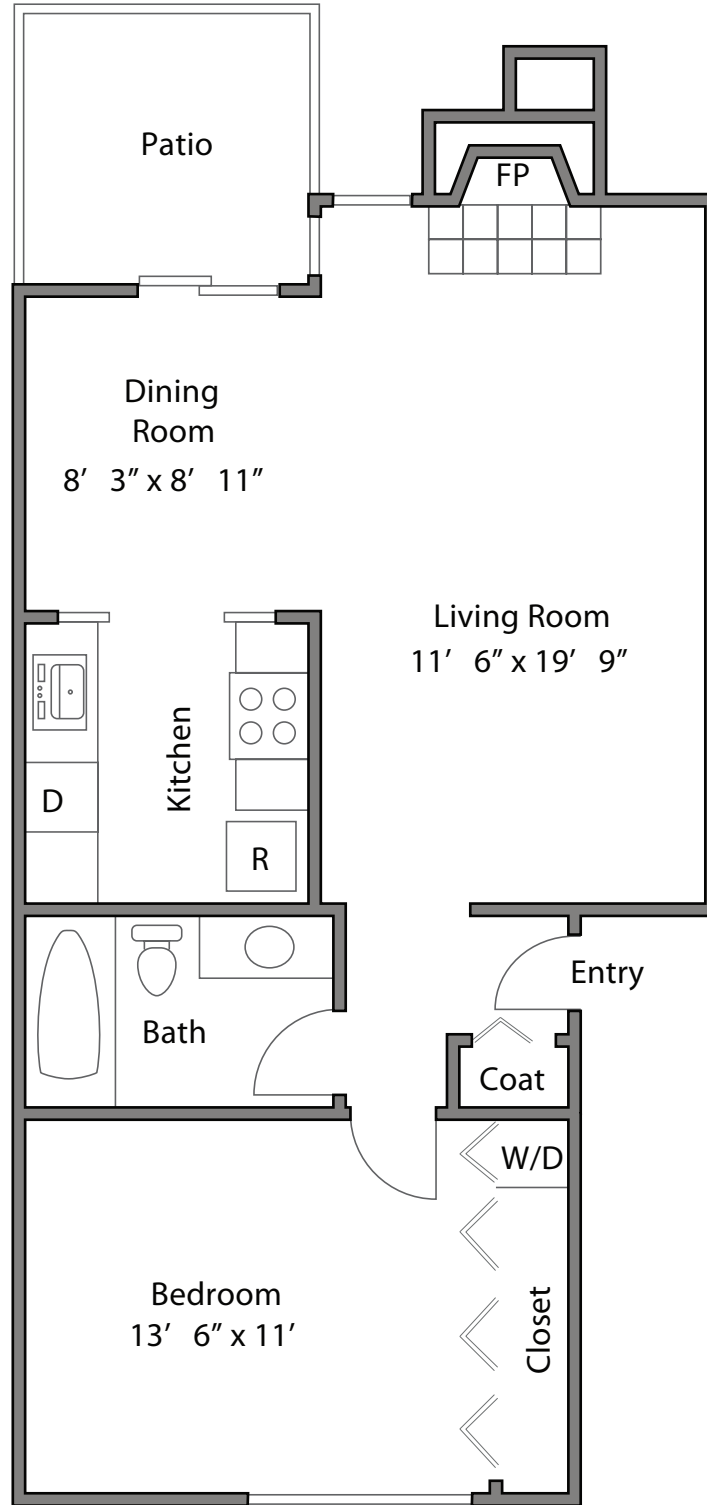

The Lakes Apartments

STYLE 1 | 700 SQ FT

14710 NE 40TH STREET / BELLEVUE, WA 98007 / 425.882.1633 / LAKES@PROMETHEUS.COM
WWW.THELAKESAPTS.COM

ETHEUSR.EG.COM

We reserve the right to modify plans, features and specifications without notice of obligation. Measurements and square footage are approximate and should not be relied upon. Each floorplan is an artist's conception and is not to scale.